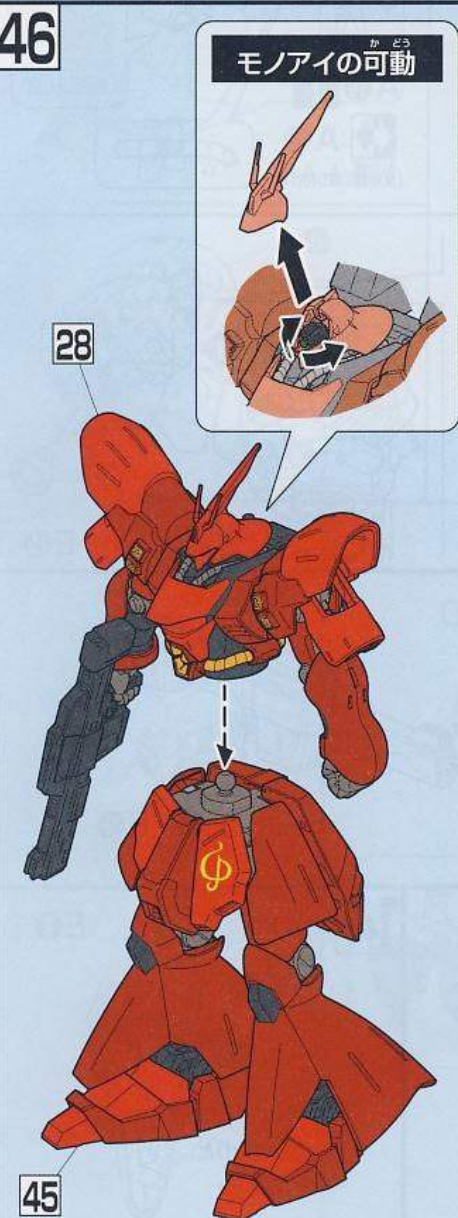

MSN-04 SAZABI

NEO ZEON CHAR AZNABLE'S CUSTOMIZE MOBILE SUIT FOR NEWTYPE

© 創通・サンライズ

MODEL NUMBER : MSN-04
TOTAL HEIGHT : 25.6m
WEIGHT : 30.5t
TOTAL WEIGHT : 71.2t
GENERATOR OUTPUT : 3960kw
MATERIAL : GUNDALIUM ALLOY
SPECIAL EQUIPMENT : FUNNEL
ARMAMENTS :
MEGA PARTICLE BEAM GUN
BEAM SABER
BEAM SHOT RIFLE
BEAM TOMAHAWK
SHIELD (MISSILE)

42

45

43

44

46

47

49

48

50

↑ ↓
(左手にも持たせられます)

51

↑ ↓
(左手にも持たせられます)

52

(選んで取り付ける)

53

54