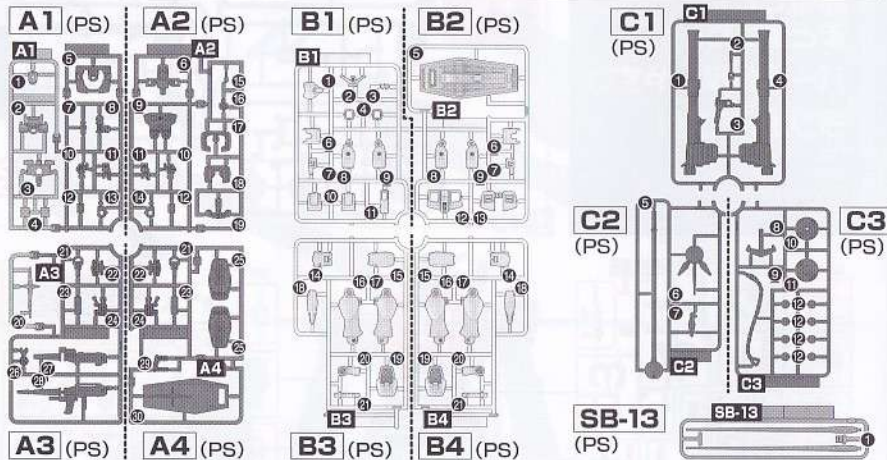

《Notes on assembly》  
 ● Carefully read the instructions before assembling.  
 ● Check the part numbers, and cut them cleanly with nippers.  
 ● Use of water-based paint is recommended for safety reasons.  
 ● Pay extra attention when handling sharp points and edges.

### パーツリスト

Parts list

※組み立て説明内では、----で分けたパーツ記号で説明しています。  
 \* The runner symbols in the instruction manual indicate the runners divided with the ---- lines as seen below.

※本商品は精密加工を施している為、製造工程上、部品形状には多少の差異がございます。※クリアパーツの中には、製造工程上気泡が入っているものがありますがご了承ください。  
 \* Intricate processing may create small differences in the parts during manufacturing. \* Bubbles may be present in the clear parts from manufacturing.