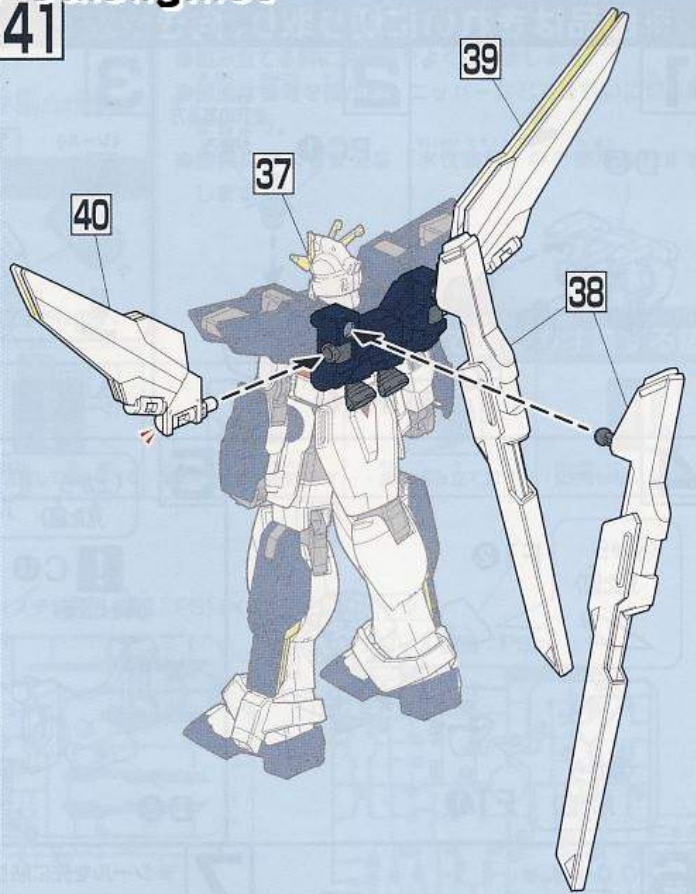

40

41

42

43

44

※ひだり左手にも持たせられます。
※てくび手首を分解して持たせます。

45

46