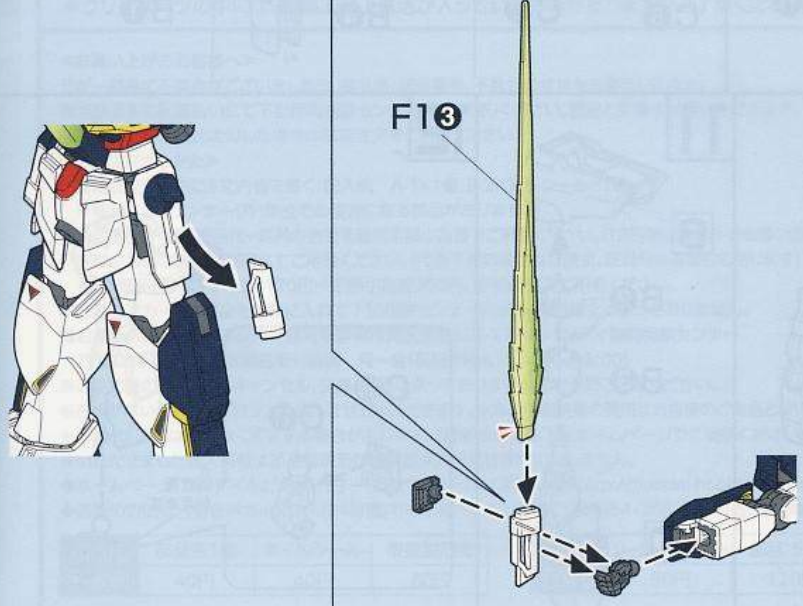

44

※ひだり左手にも持たせられます。
※てくび手首を分解して持たせます。