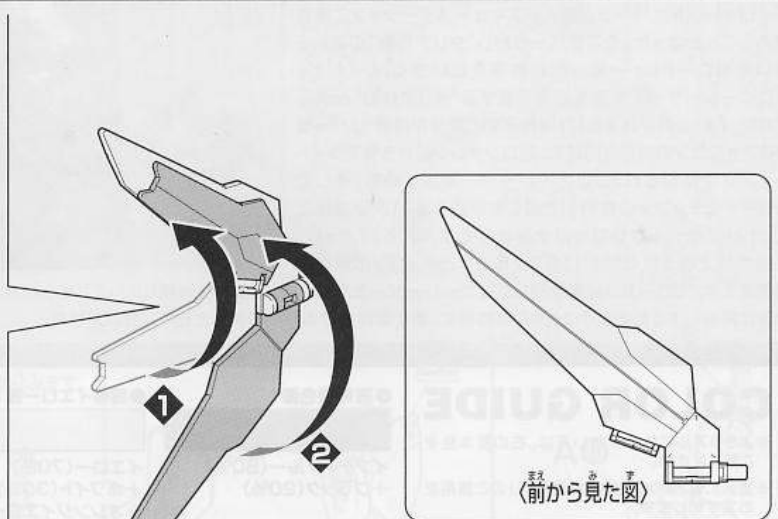

34

×2
こつこつ
2個作る

35

×2
こつこつ
2個作る

※切り取らないように注意。

〈横から見た図〉

37

※バンダイプラモデルアクションベース2 (別売り) 差し込み用 (丸型) BA4-A9に対応しています。

36

38

×2
こつこつ
2個作る

※シールを先に貼ります。

(シール) 4

B15

39