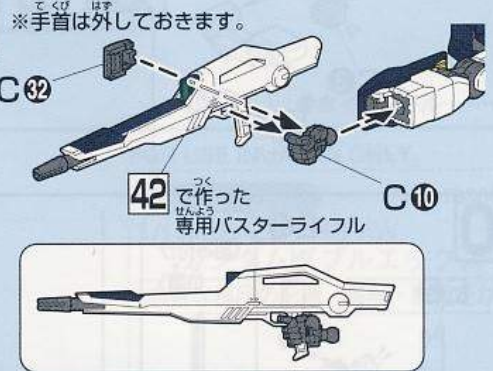

40

41

42

43

44

※ひだり左手にも持たせられます。
※てくび手首を分解して持たせます。

45

46